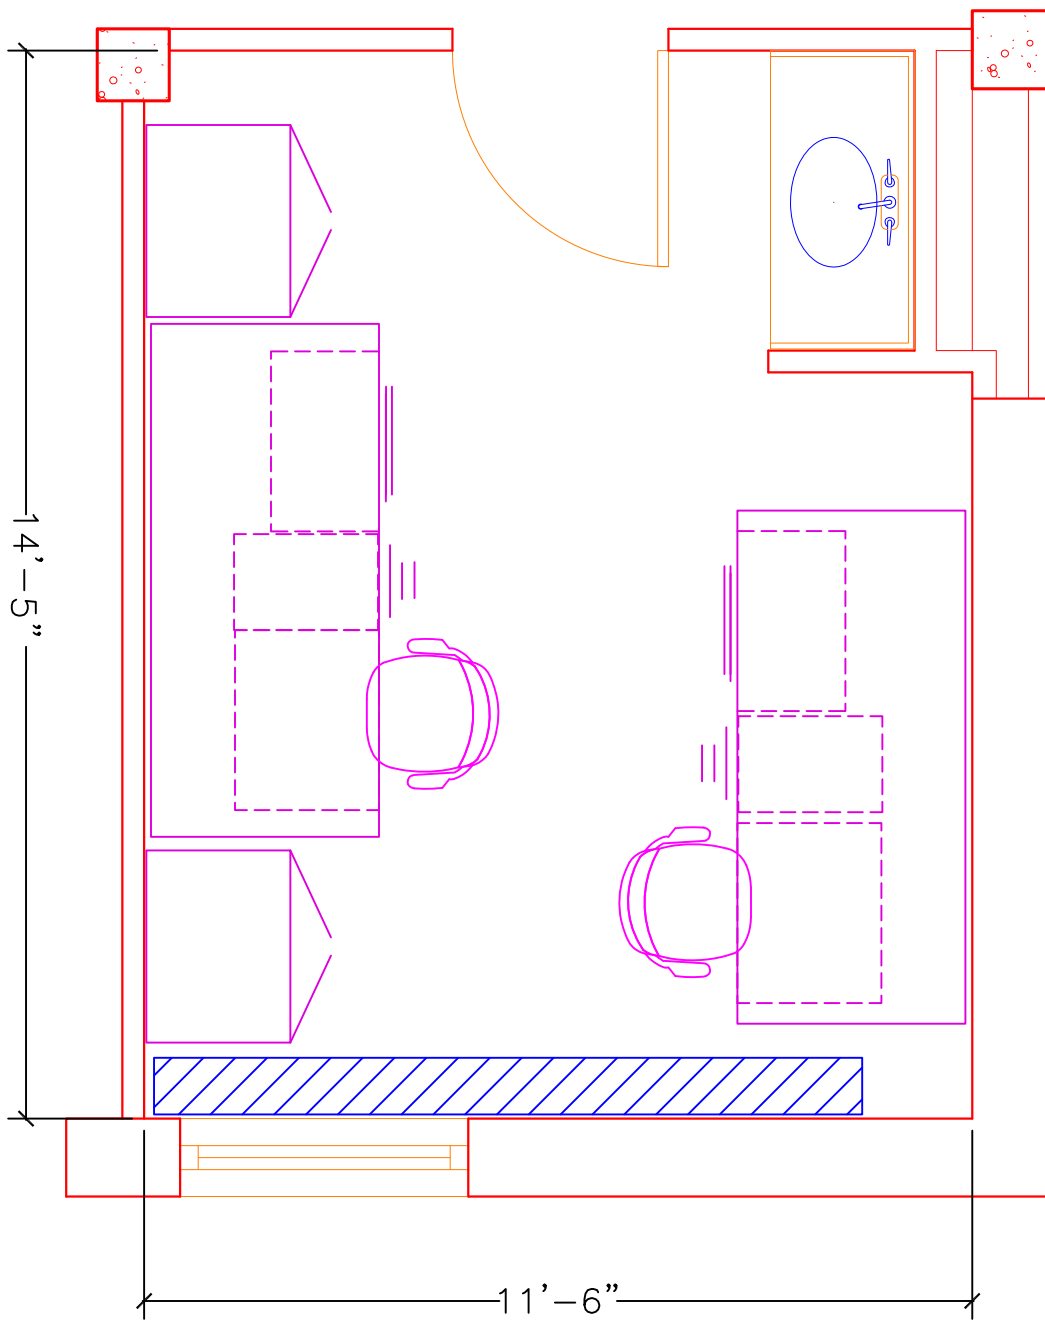

OF 1 SHEETS

1

SHEET: 1  
 DRAWN BY: SMC  
 SCALE: 3/8"=1'-0"  
 DATE: 08-01-12

TITLE  
 DOBBS HALL  
 TYPICAL ROOM  
 BEDROOM FURNITURE

**EMORY**  
 UNIVERSITY

Campus Planning  
 Interior Design

OF 1 SHEETS

1

SHEET:

DRAWN BY:  
SWC

SCALE:  
3/8"=1'-0"

DATE:  
08-01-12

TITLE

DOBBS HALL  
TYPICAL ROOM  
BEDROOM FURNITURE

**EMORY**  
UNIVERSITY

Campus Planning  
Interior Design